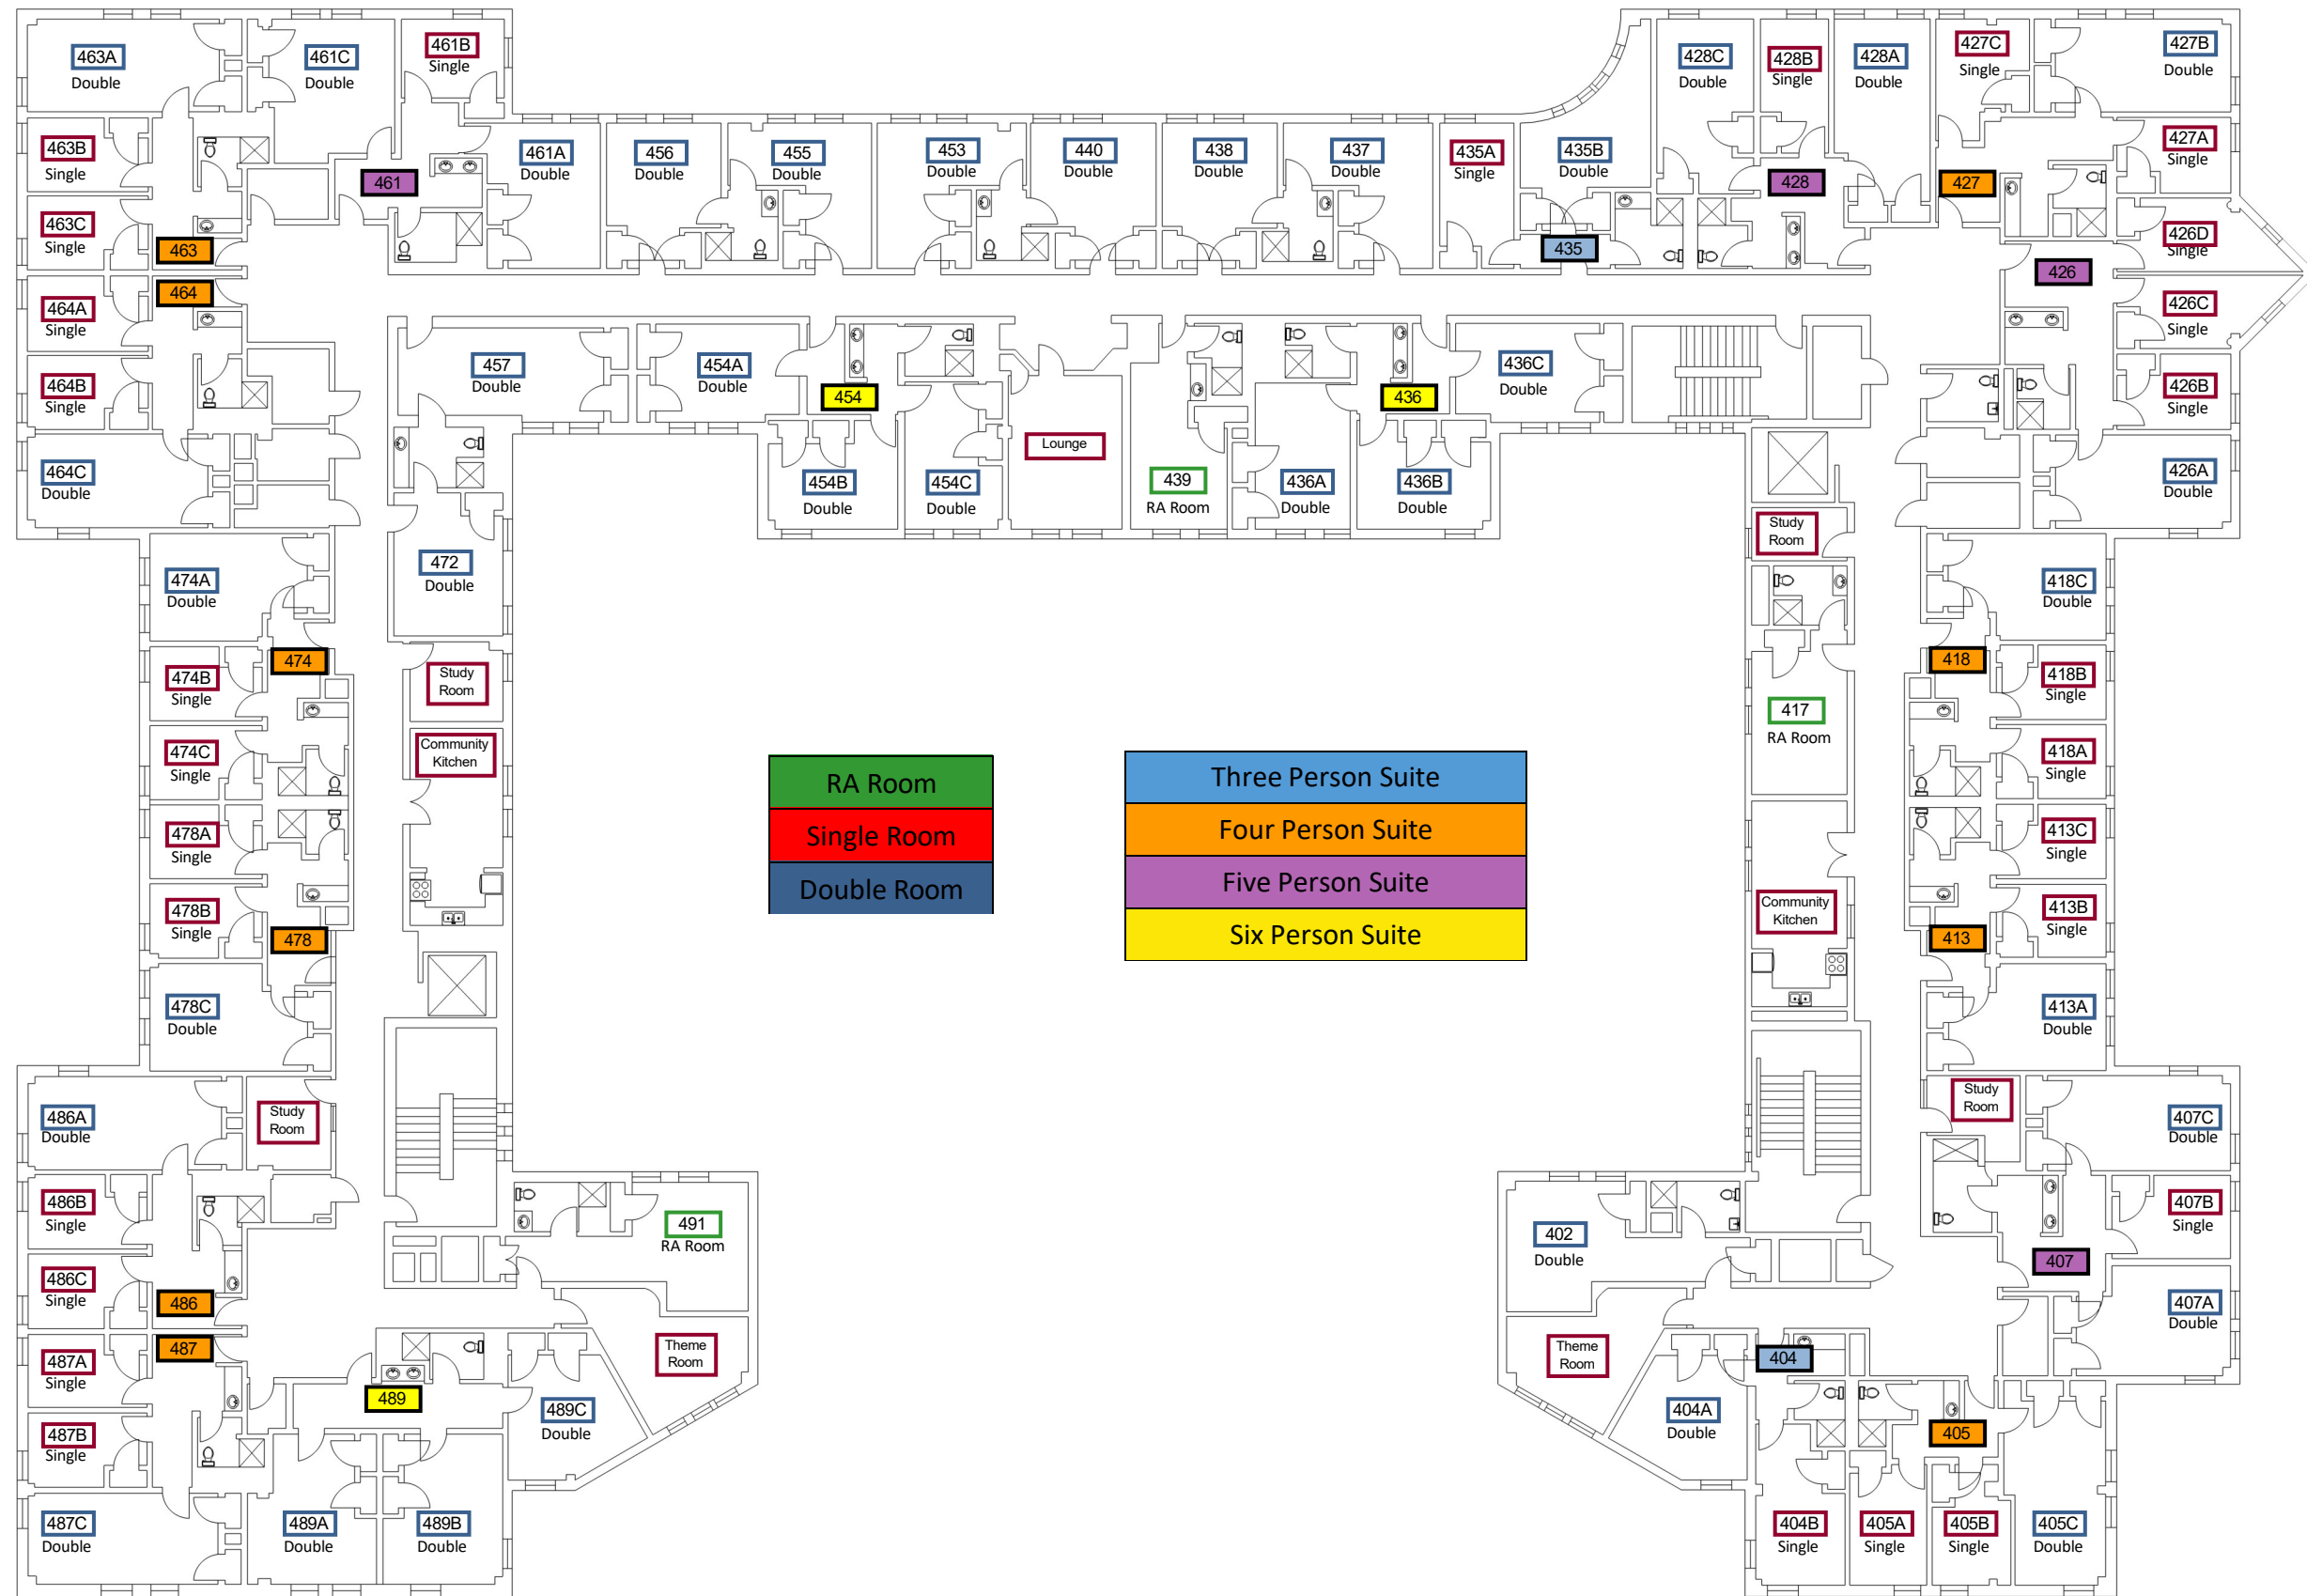

UNIVERSITY of DENVER

CAMPUS LIFE & INCLUSIVE EXCELLENCE
Housing & Residential Education

Nelson Hall

Floor Three

2222 S High St., Denver, CO 80210

UNIVERSITY of
DENVER

CAMPUS LIFE & INCLUSIVE EXCELLENCE
Housing & Residential Education

Nelson Hall

Floor Four

2222 S High St., Denver, CO 80210

UNIVERSITY *of*
DENVER

CAMPUS LIFE & INCLUSIVE EXCELLENCE
Housing & Residential Education

2222 S High St., Denver, CO 80210